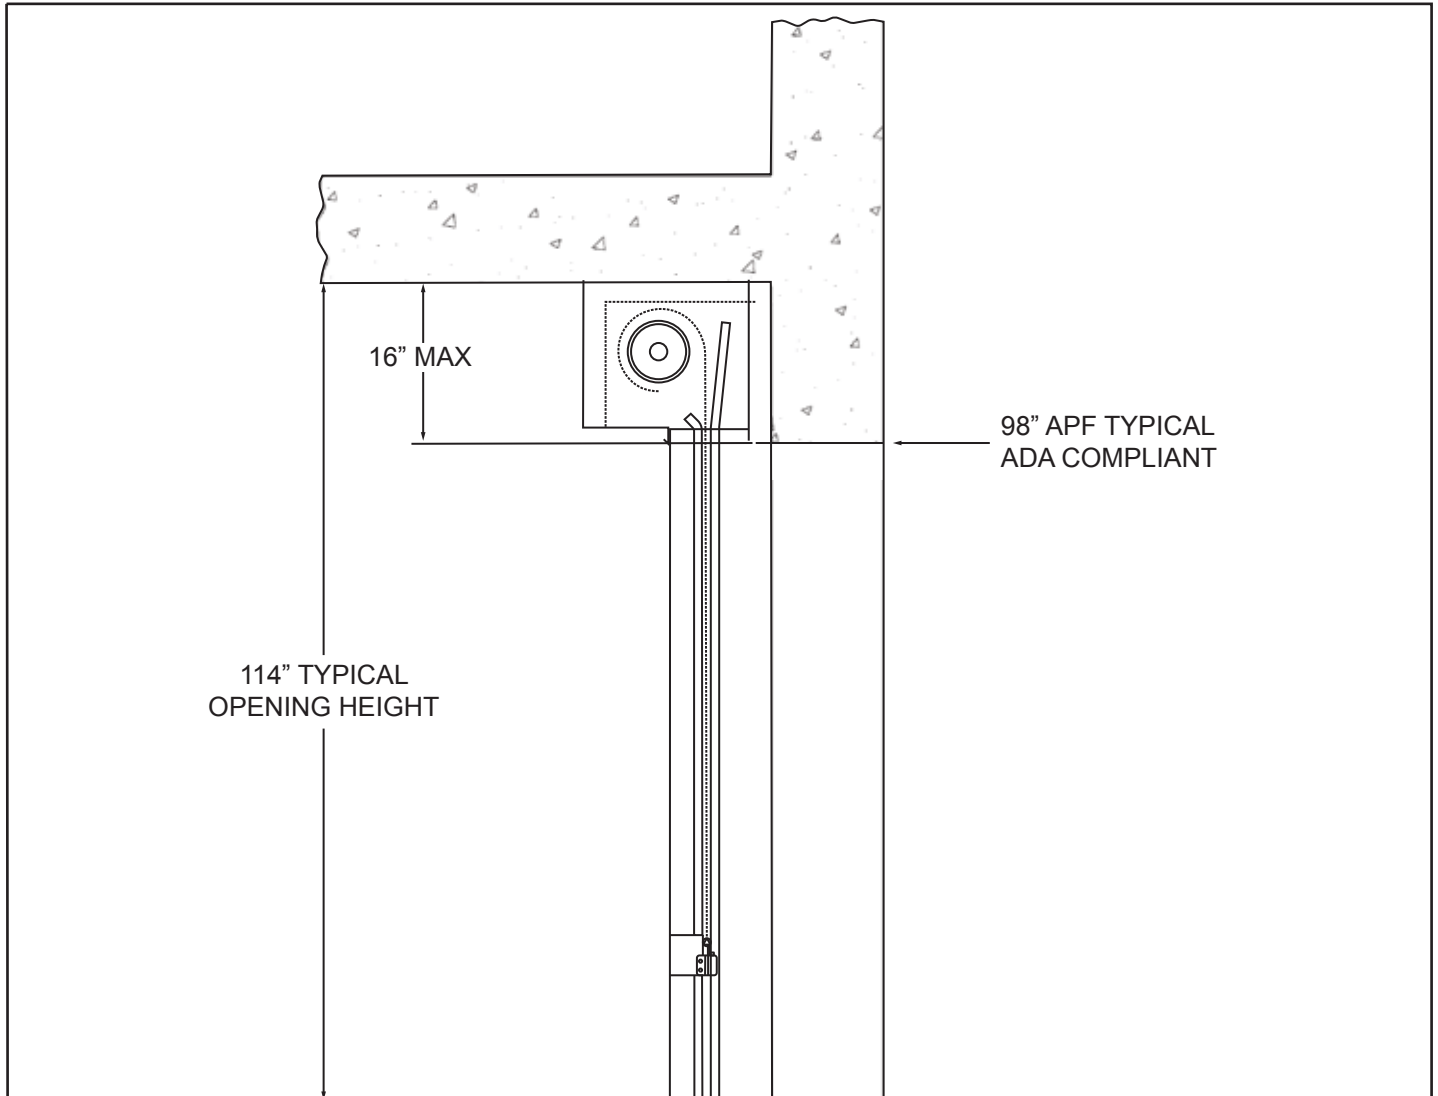

HIGH PERFORMANCE LINE

EXTREME[®] MICROCOIL[®] GRILLE - 500K CYCLES

Model EPG324C

ADA COMPLIANCE

The Extreme High Performance MicroCoil Grille - 500K Cycles was designed with parking in mind. One of every six accessible parking spaces must be ADA van accessible in a parking garage. Since an ADA van only clears a typical opening of the parking structure by ~16", installing a security grille used to be quite the challenge.

Not anymore. The Extreme MicroCoil Grille

easily fits in that ~16", allowing ADA vans to enter most existing parking garages with ease. Its patented link system not only coils tighter than any other grille on the market, but also coils quietly – a big benefit for multi-use spaces that combine parking, retail, and residential use. Parking garage managers no longer have to compromise security for ADA compliance!